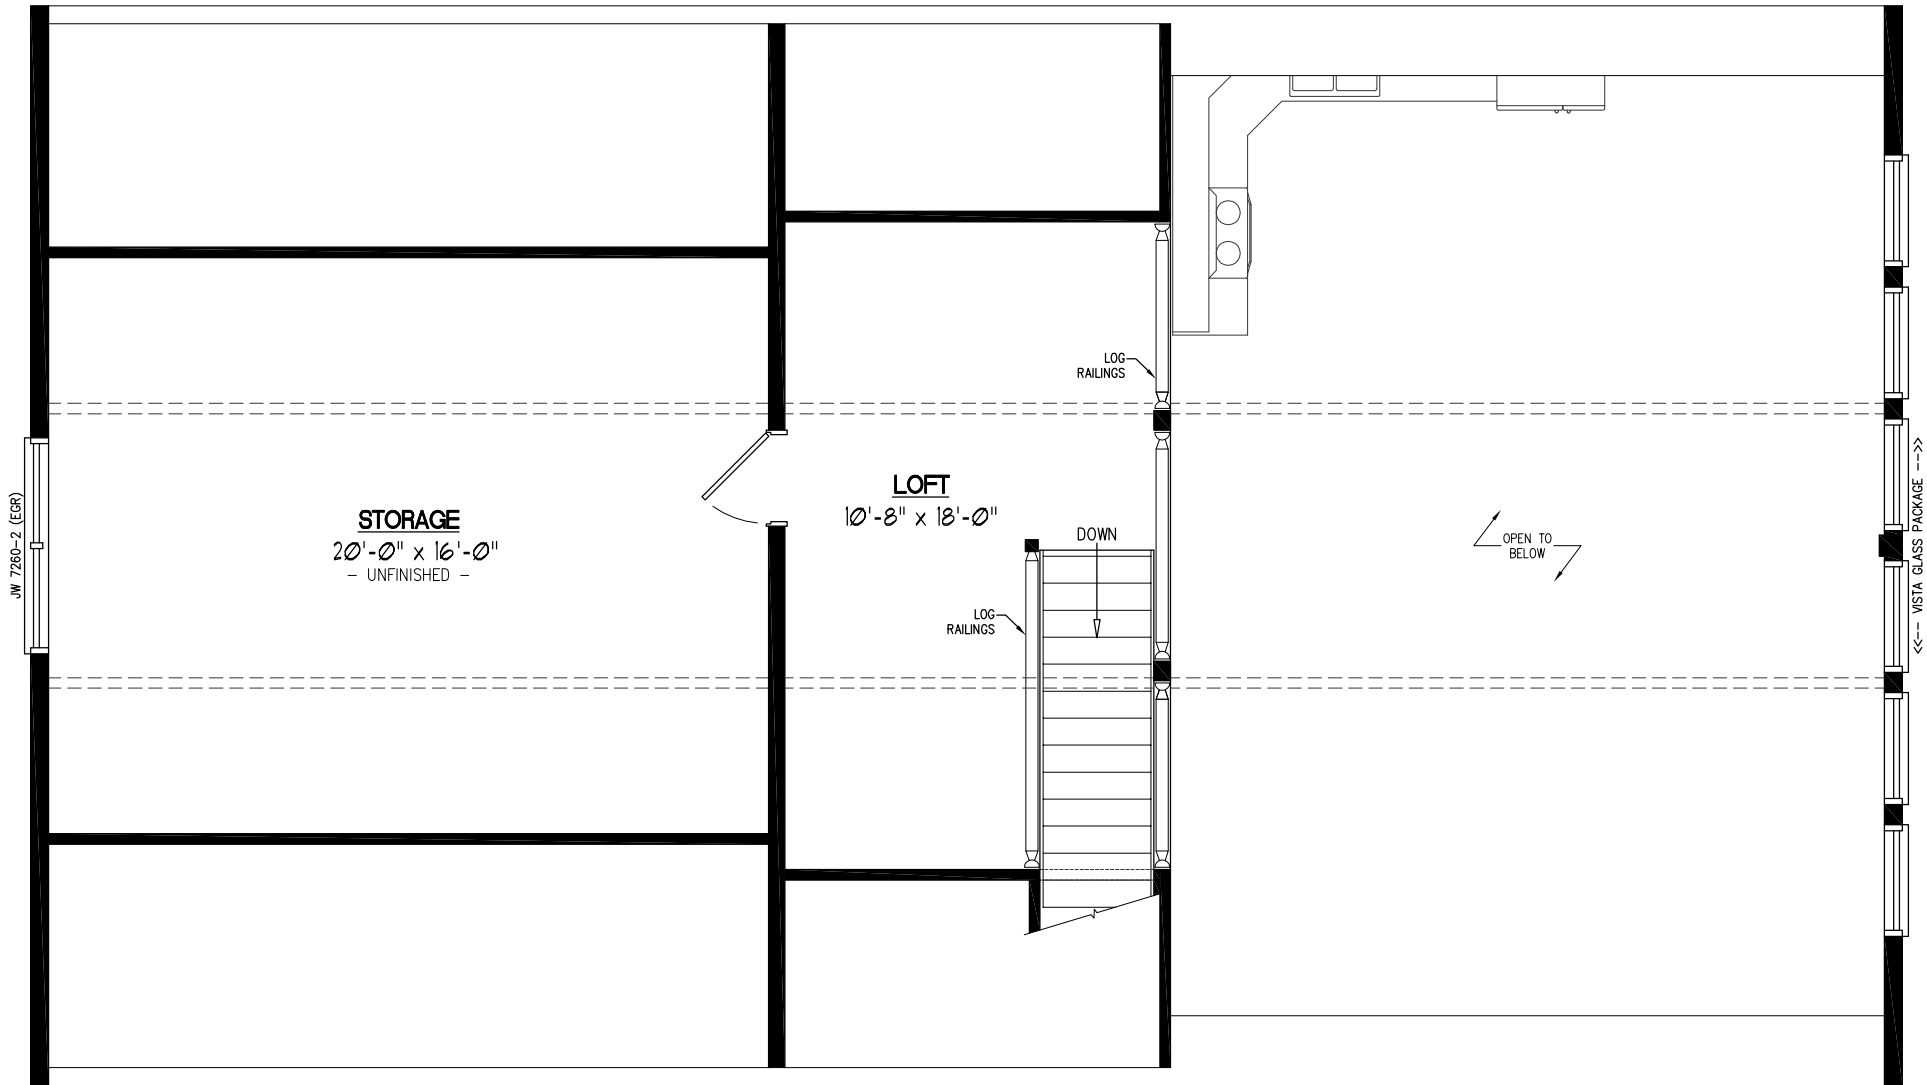

30x52 MOUNTAINEER DELUXE Plan #30MD1407

30x52 MOUNTAINEER DELUXE Plan #30MD1407 2nd Floor