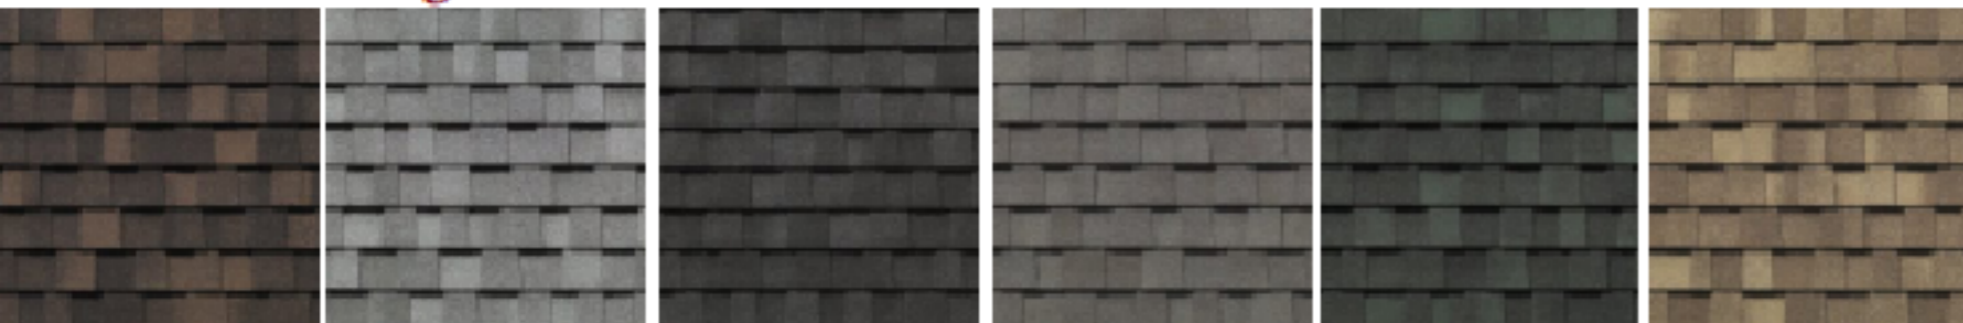

Architectural Shingle Colors

Autumn Brown Silver Gray Cobalt Black Driftwood Jade Green Sunset Cedar

Metal Roof Upgrade Colors

ADK Green Barn Red Black Bone White Brown Burgundy Charcoal Buckskin

Gallery Blue Galvalume Hawaiian Light Gray Light Stone Tan Dark Brown Evergreen